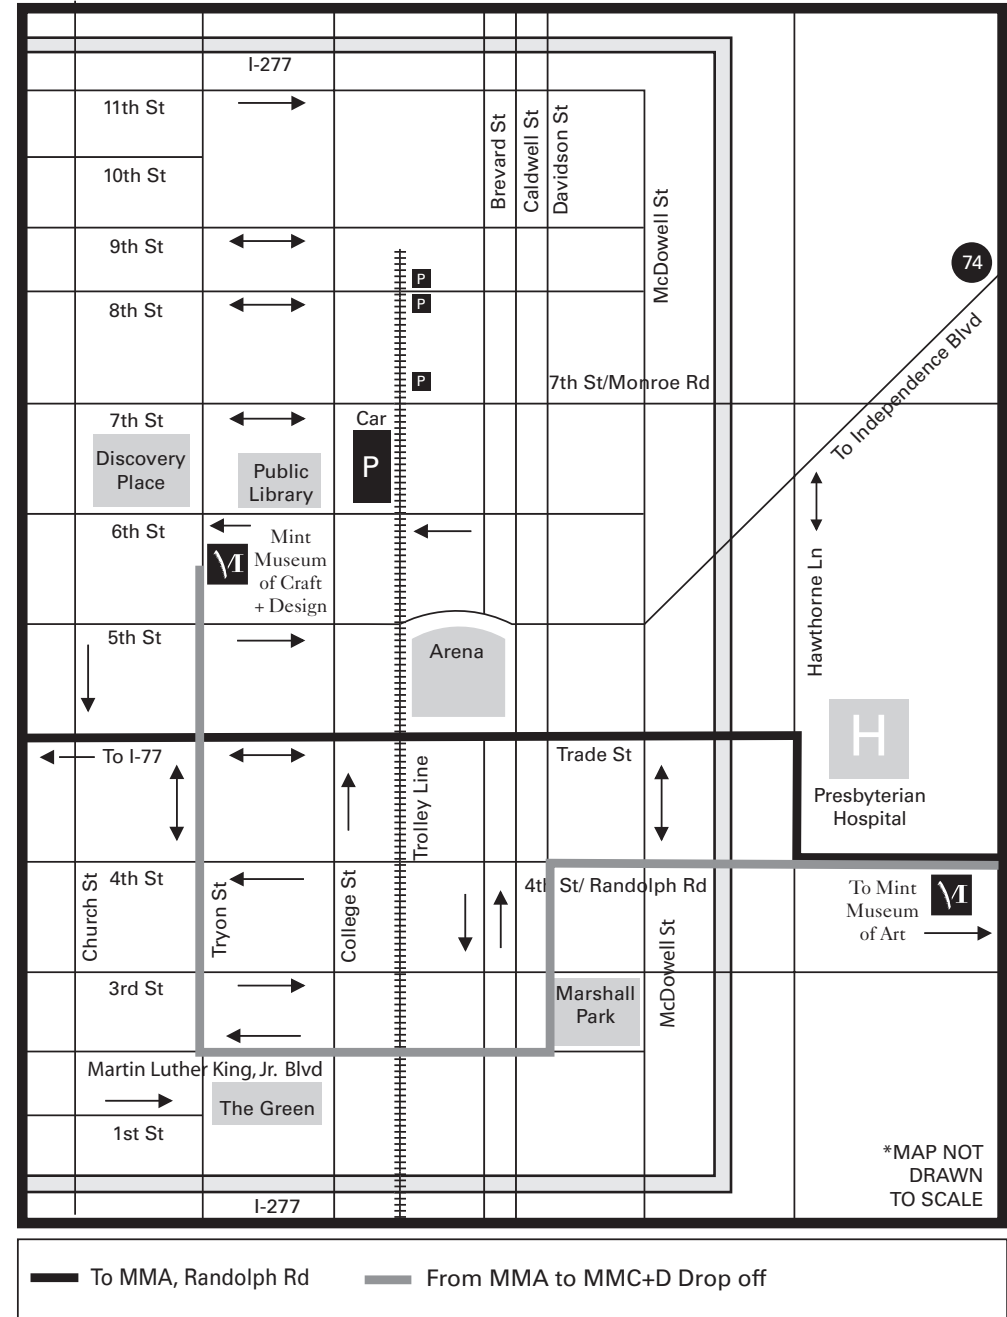

Mint Museum of Art

2730 Randolph Rd, Charlotte, NC 28207

www.themintmuseums.org

704/337-2000

Map and Directions for Groups

GETTING HERE

From I-77 North

Take Exit 10, Trade St./5th St. From ramp turn right onto W. Trade St. Stay on W. Trade St. and follow map.

From I-77 South

Take Exit 10B, Trade St. From ramp turn right onto W. Trade St., heading east toward Downtown. Stay on W. Trade St. and follow map.

From I-85

Go to I-77 South. Follow directions above.

PARKING

Buses

Drop off group in front of the museum, proceed through the parking lot, take a left back onto Museum Plaza. Park in the designated "bus parking" area located on the left hand side of Museum Plaza.

Vans and Cars

Drop off group in front of museum and proceed to parking lot. Parking is free at MMA.

GETTING TO MMC+D FROM MMA

Take a left onto Randolph Rd. Follow map to downtown. For full map of downtown and parking information, go to www.charlottecentercity.org